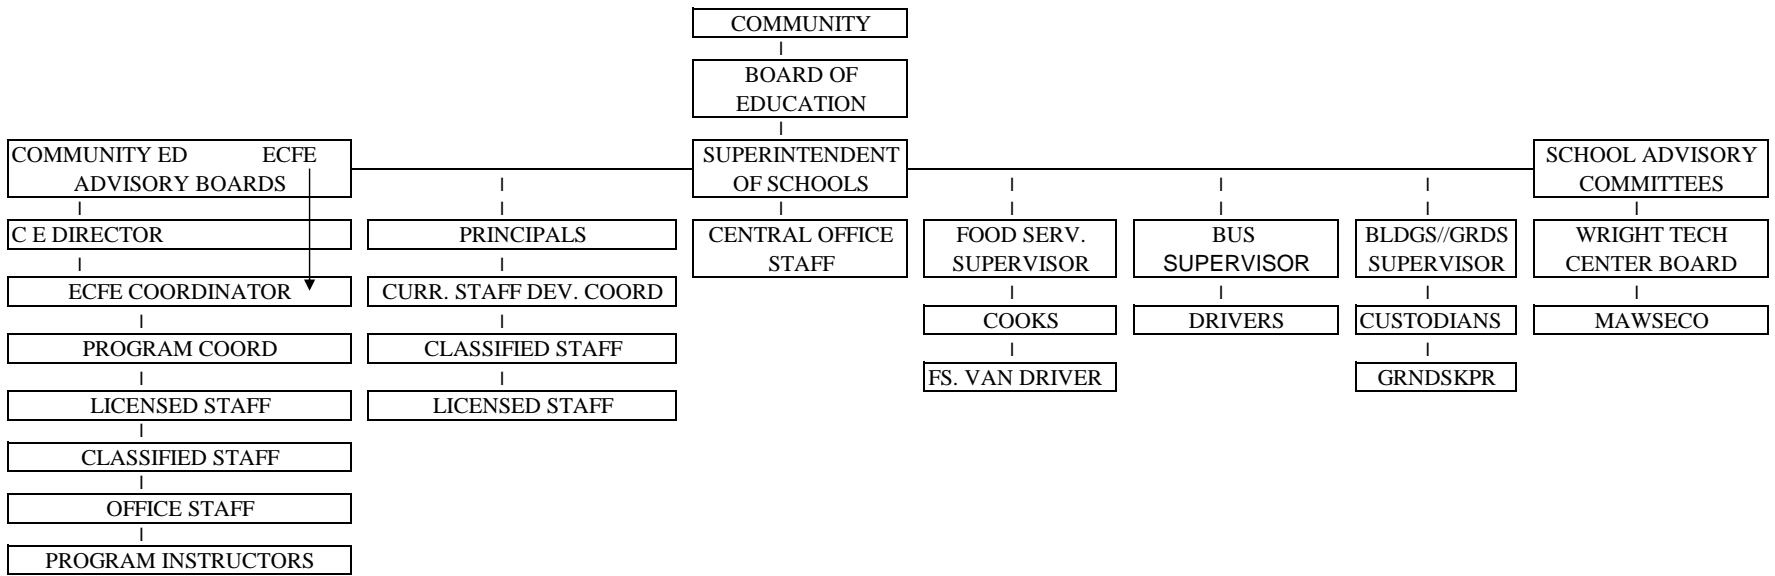

Howard Lake-Waverly-Winsted School Organizational Chart

adopted: November 2012

revised: February 2017

yearly procedure will be to create/update staff accordingly for the school board